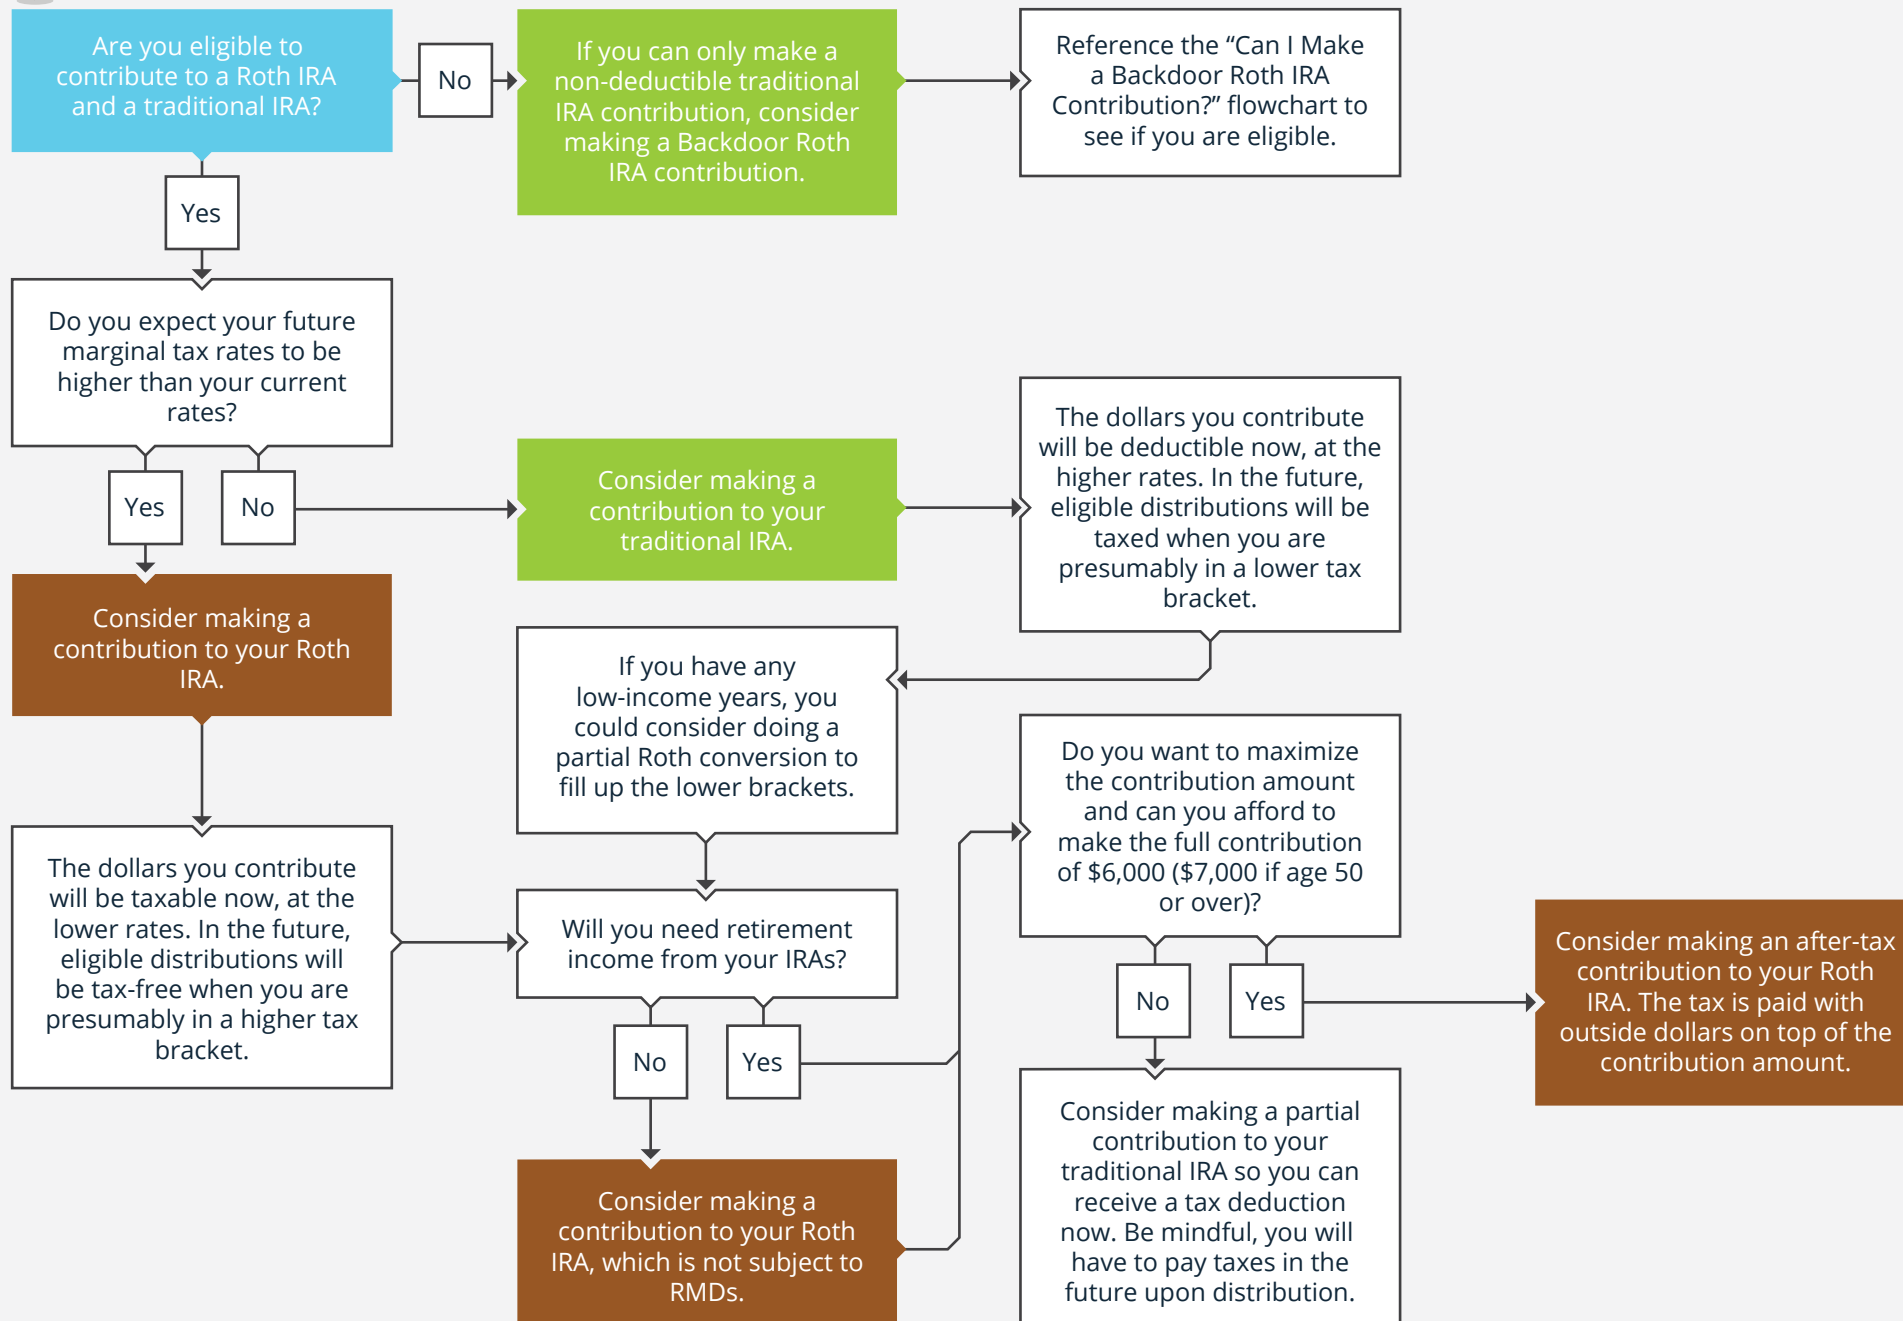

Start Here

Joe Wride, CFP®

500 Yale Ave N Seattle, WA 98109

joe@craftedfinance.com | 650-336-0598 | www.craftedfinance.com