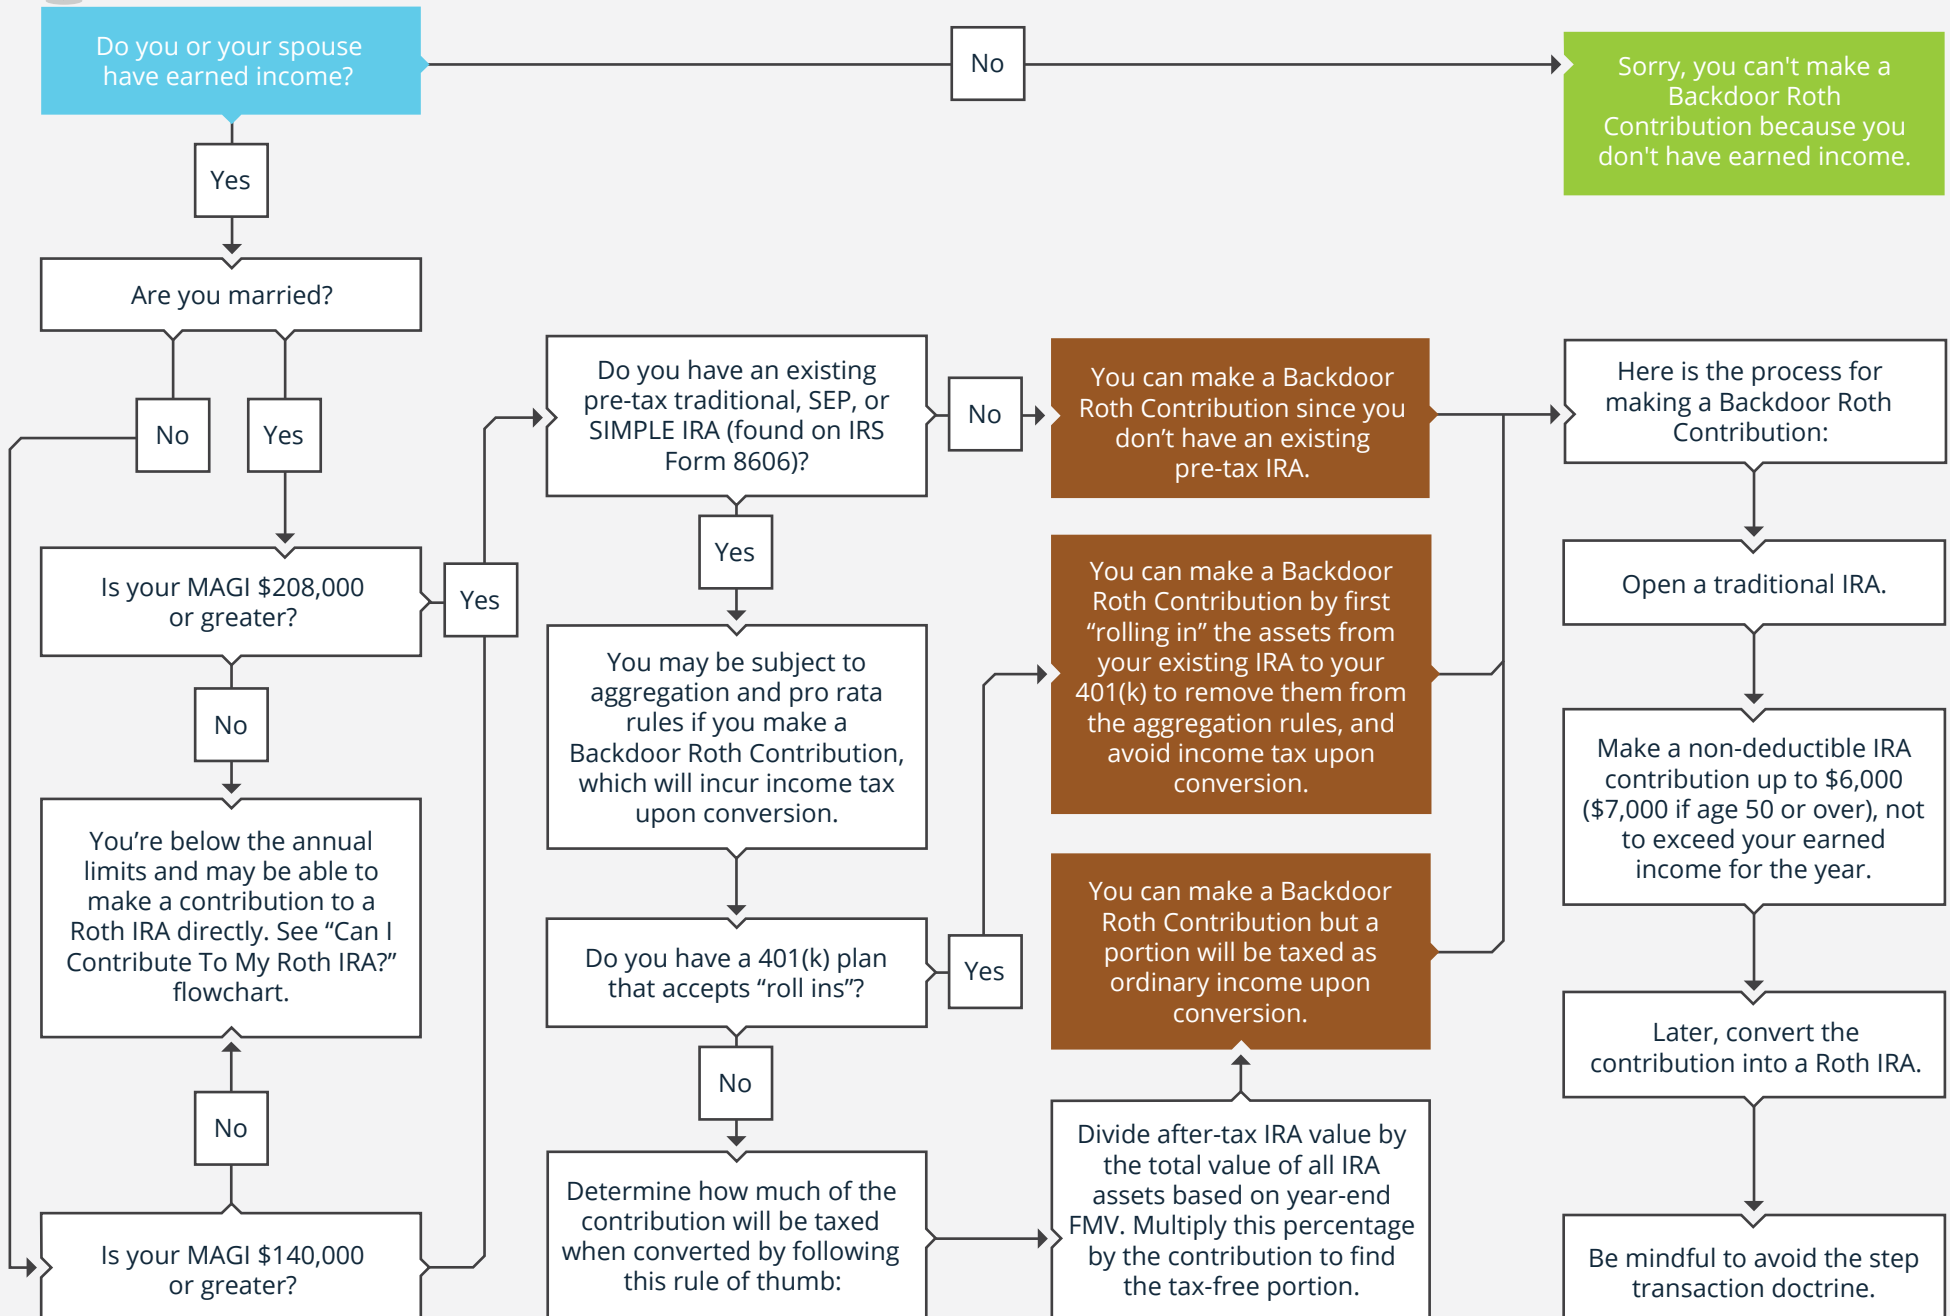

Start Here

Joe Wride, CFP®

500 Yale Ave N Seattle, WA 98109

joe@craftedfinance.com | 650-336-0598 | www.craftedfinance.com