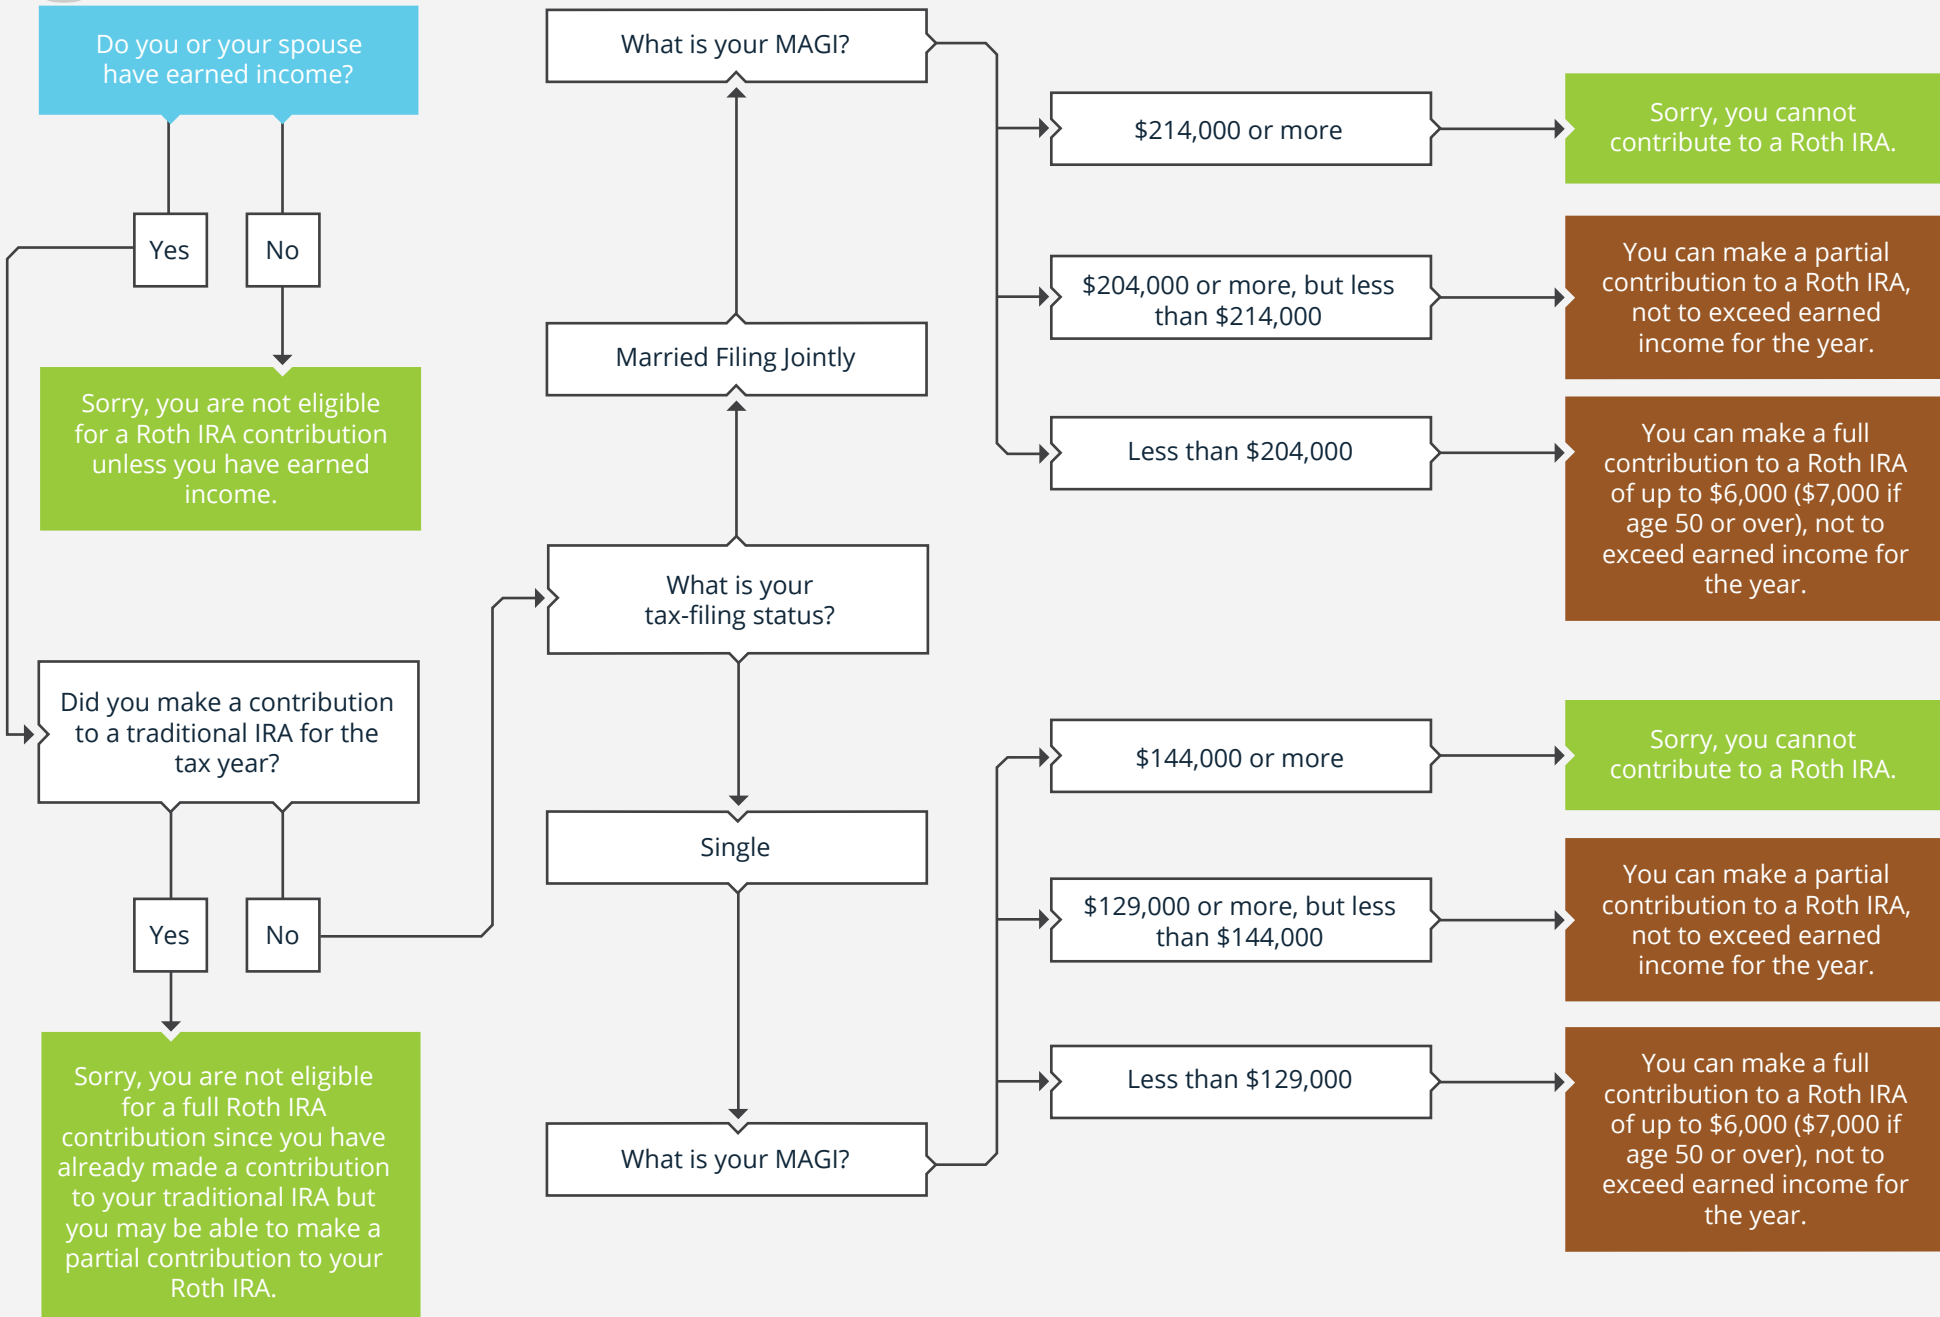

Start Here

Joe Wride, CFP®

joe@craftedfinance.com | 650-336-0598 | www.craftedfinance.com