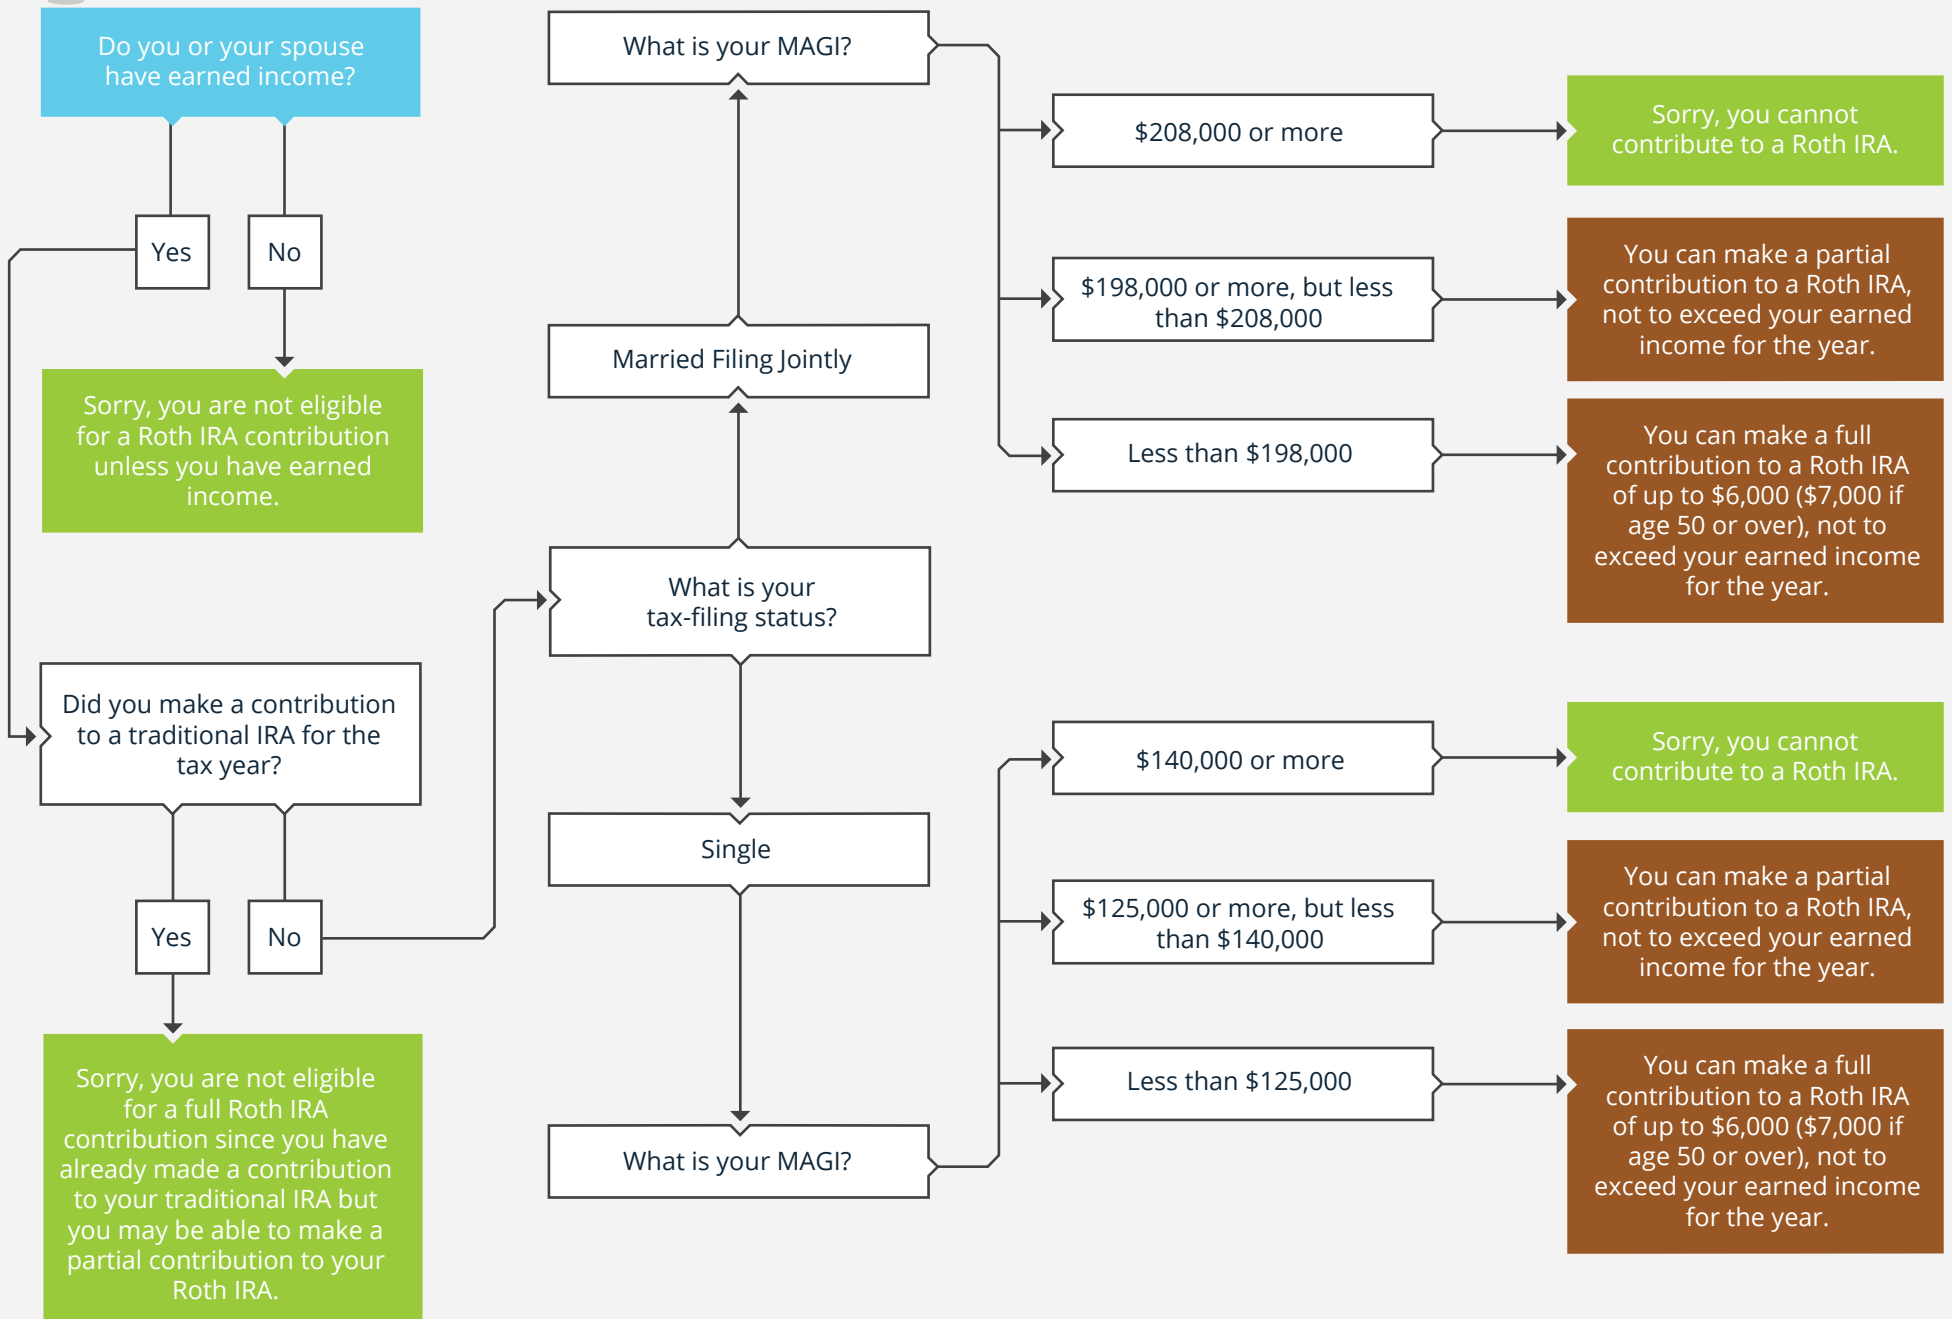

Start Here

Joe Wride, CFP®

500 Yale Ave N Seattle, WA 98109

joe@craftedfinance.com | 650-336-0598 | www.craftedfinance.com